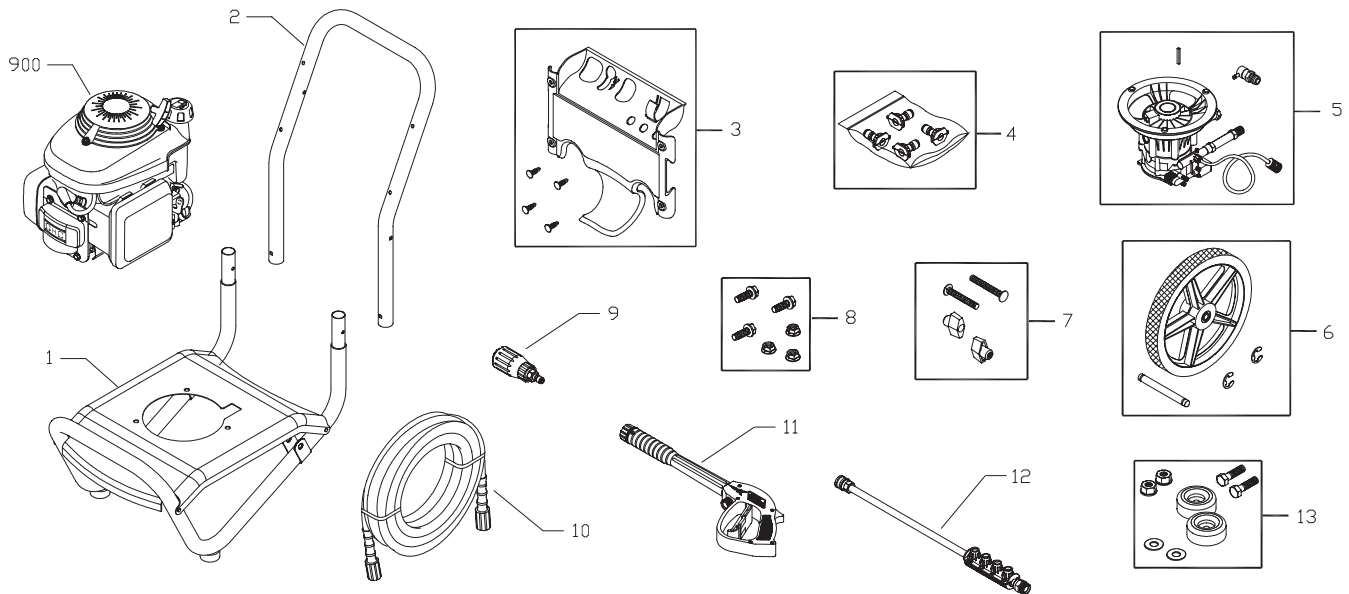

# Exploded View and Parts list — Main Unit

Item	Part #	Description
1	201769GS	ASSY, Base
2	B199110GS	HANDLE
3	202273GS	KIT, Billboard w/Decal & Clips
	195964GS	Clips
4	202091GS	KIT, Nozzles
	198841GS	Nozzle, Soap
	195983AEGS	Nozzle, QC, Red
	195983AFGS	Nozzle, QC, Yellow
	195983AHGS	Nozzle, QC, White
5	202605GS	ASSY, Pump
	194298GS	Thermal Relief
	23139GS	Key
6	196439GS	KIT, Wheel
	192050GS	E-Ring
	195454GS	Axle
7	B2203GS	KIT, Fastening Handle
8	192649GS	KIT, Pump/Engine Mounting Hardware
9	195854GS	NOZZLE, Turbo Head

# Exploded View and Parts List — Pump

Item	Part #	Description
19	190571GS	CAP, Oil
28	190627GS	MANIFOLD
45	190578GS	PIN
62	190581GS	CAP, 1/8
76	194298GS	THERMAL RELIEF
A	190594GS	KIT, UNLOADER STEM
B	190632GS	KIT, WATER INLET, ALUM
C	190634GS	KIT, OUTLET, ALUM
D	199708GS	KIT, HEAD ALUM
E	193806GS	KIT,CHECK VALVES
F	190592GS	KIT, INLET CHECK
G	190593GS	KIT, CHEMICAL INJECTION

Item	Part #	Description
H	193807GS	KIT, SEAL SET
J	189971GS	KIT, CHEMICAL HOSE
K	193971GS	KIT, PIPE FITTING
L	193972GS	KIT, UNLOADER SEAT