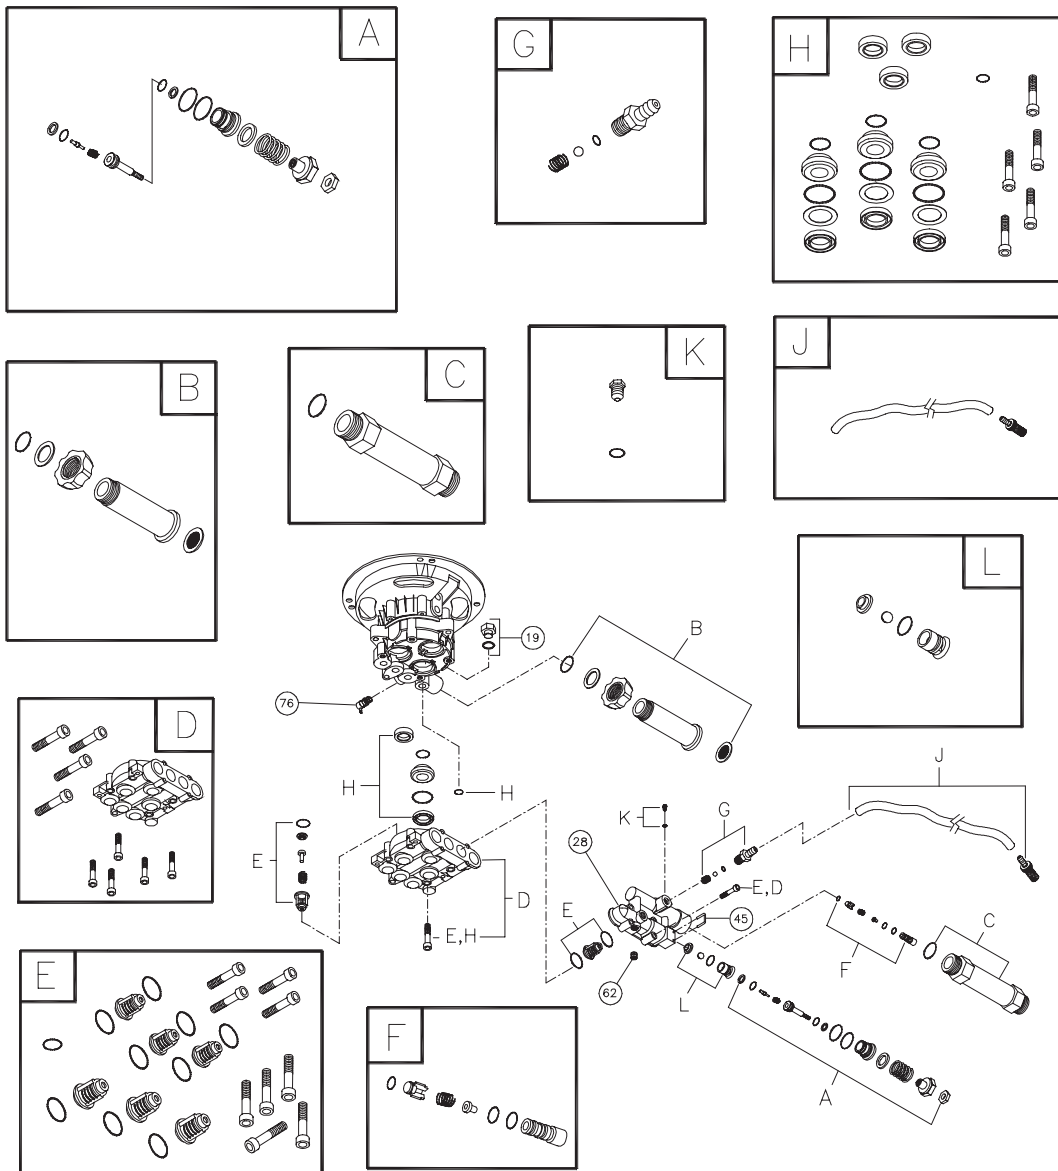

# Exploded View and Parts list — Main Unit

Item	Part #	Description
1	201769GS	ASSY, Base
2	B199110GS	HANDLE
3	202273GS	KIT, Billboard w/Decal & Clips
	195964GS	Clips
4	202091GS	KIT, Nozzles
	198841GS	Nozzle, Soap
	195983AEGS	Nozzle, QC, Red
	195983AFGS	Nozzle, QC, Yellow
	195983AHGS	Nozzle, QC, White
5	202605GS	ASSY, Pump
	194298GS	Thermal Relief
	23139GS	Key
6	196439GS	KIT, Wheel
	192050GS	E-Ring
	195454GS	Axle
7	B2203GS	KIT, Fastening Handle
8	192649GS	KIT, Pump/Engine Mounting Hardware
9	195854GS	NOZZLE, Turbo Head

### Items Not Illustrated:

203823GS	MANUAL, Operator's
BB3061BGS	OIL BOTTLE
87815GS	GOGGLES
194524GS	DECAL, Honda Choke
194256GS	KIT, Tag/Warning Srv

# Exploded View and Parts List — Pump

Item	Part #	Description
19	190571GS	CAP, Oil
28	190627GS	MANIFOLD
45	190578GS	PIN
62	190581GS	CAP, 1/8
76	194298GS	THERMAL RELIEF
A	190594GS	KIT, UNLOADER STEM
B	190632GS	KIT, WATER INLET, ALUM
C	190634GS	KIT, OUTLET, ALUM
D	199708GS	KIT, HEAD ALUM
E	193806GS	KIT,CHECK VALVES
F	190592GS	KIT, INLET CHECK
G	190593GS	KIT, CHEMICAL INJECTION